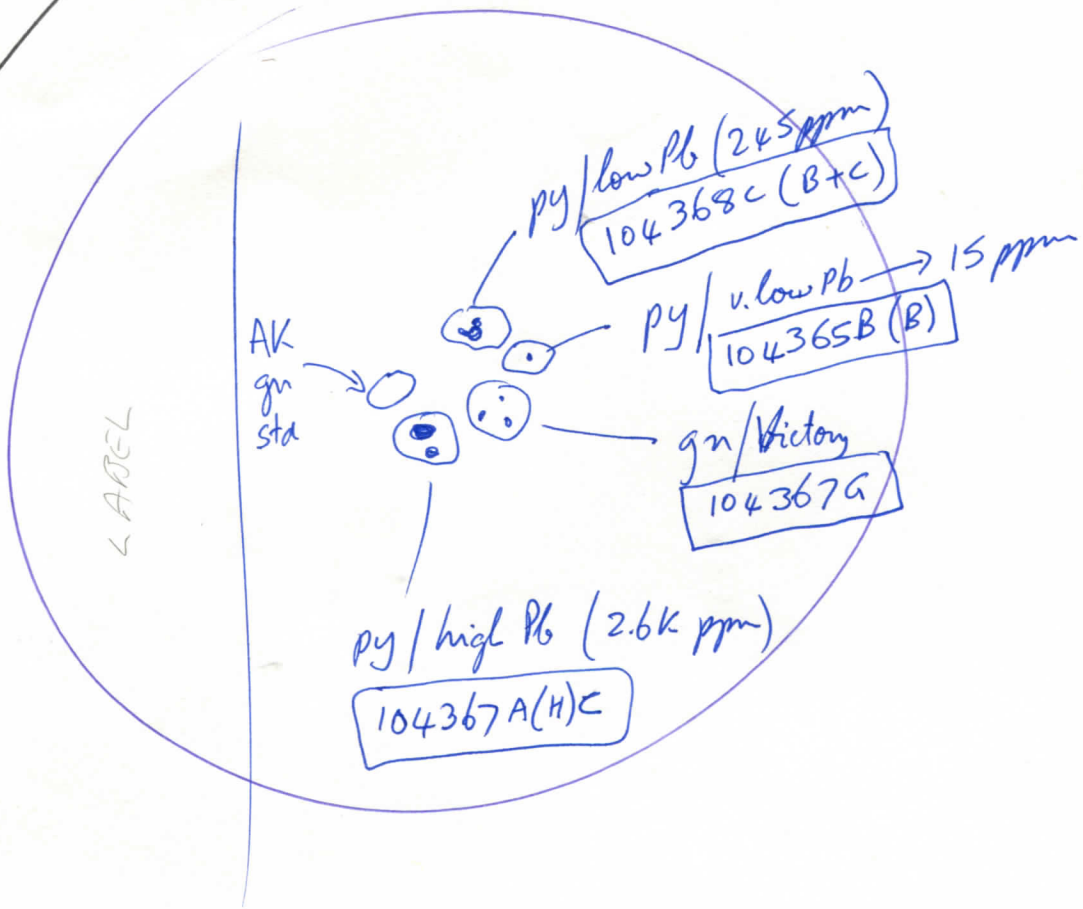

UWA
NO PHOTOS

94-22

Rear View

	206/204	207/204	208/204
AK gn sta	18.410	15.573	38.245
Victory gn sta	13.656	14.773	33.419

33.7?

17/9/95

Another AK gn grain

AK gn

○ =
17/9/95

cycle-1

gn.1

VICTORY gn

SHADOW

1-5-95