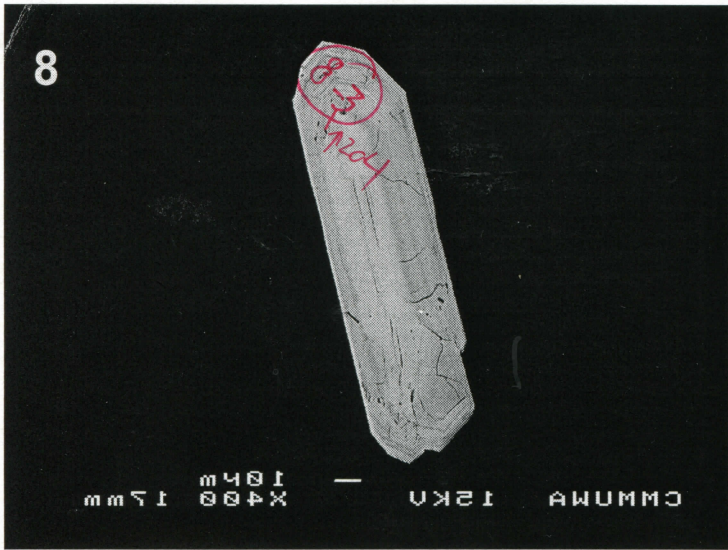

Kanowna Porphyry; Mount 95-12A

Re-analysed  
23/7/01  
SB/AR.

Kanowna Porphyry; Mount 95-12A

Kanowna Porphyry; Mount 95-12A

Handwritten red text: *about 7204*

Handwritten red text: *32-3*

Handwritten red text: *about 7204*

Kanowna Porphyry; Mount 95-12A