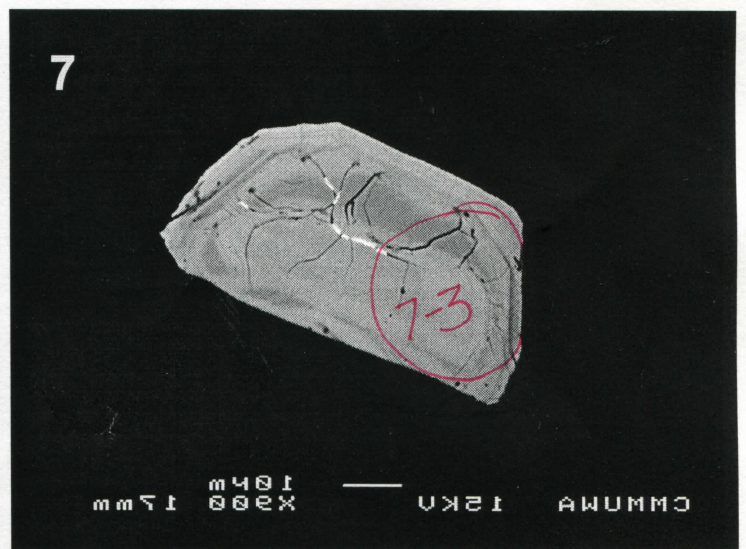

Kanowna Porphyry; Mount 95-12A

Re-analysed  
23/7/01  
SB/AR.

Kanowna Porphyry; Mount 95-12A

Kanowna Porphyry; Mount 95-12A

Handwritten red text: *about 7204*

Handwritten red text: *32-3*

Handwritten red text: *about 7204*

Kanowna Porphyry; Mount 95-12A