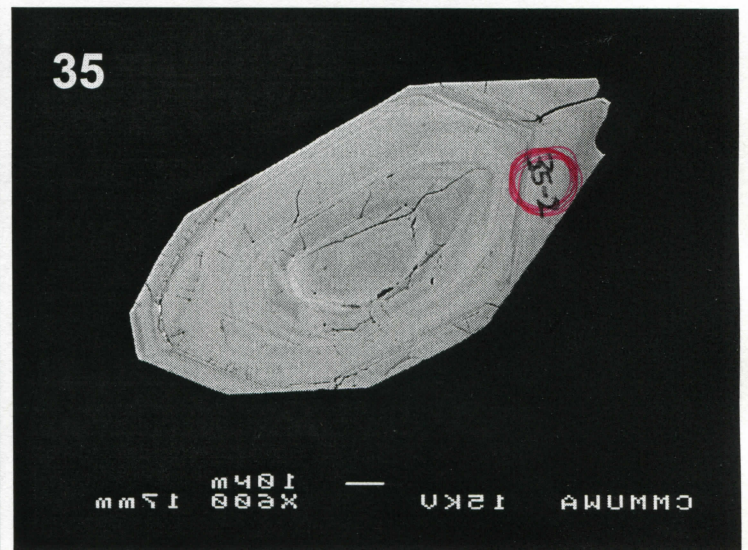

Kanowna Porphyry; Mount 95-12A

Re-analysed  
23/7/01  
SB/AR.

Kanowna Porphyry; Mount 95-12A

Kanowna Porphyry; Mount 95-12A

Handwritten red text: *about 7204*

Handwritten red text: *32-3*

Handwritten red text: *about 7204*

Kanowna Porphyry; Mount 95-12A