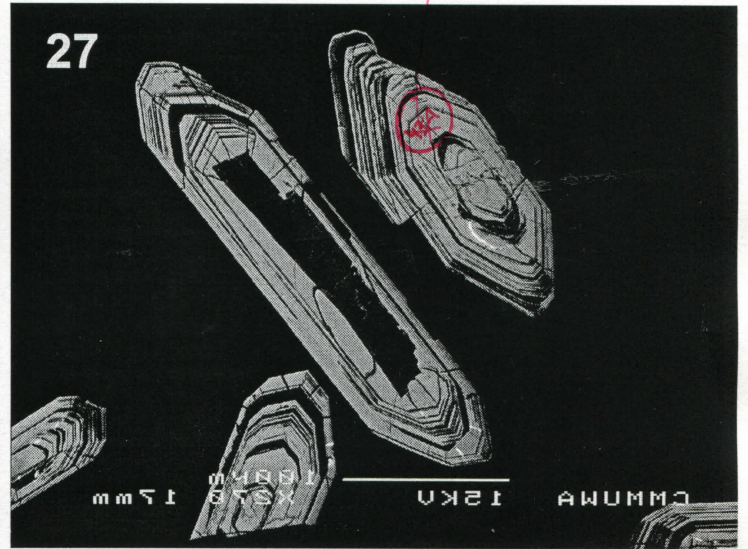

Kanowna Porphyry; Mount 95-12A

Re-analysed  
23/7/01  
SB/AR.

Kanowna Porphyry; Mount 95-12A

Kanowna Porphyry; Mount 95-12A

Handwritten red text: *about 7204*

Handwritten red text: *32-3*

Handwritten red text: *about 7204*