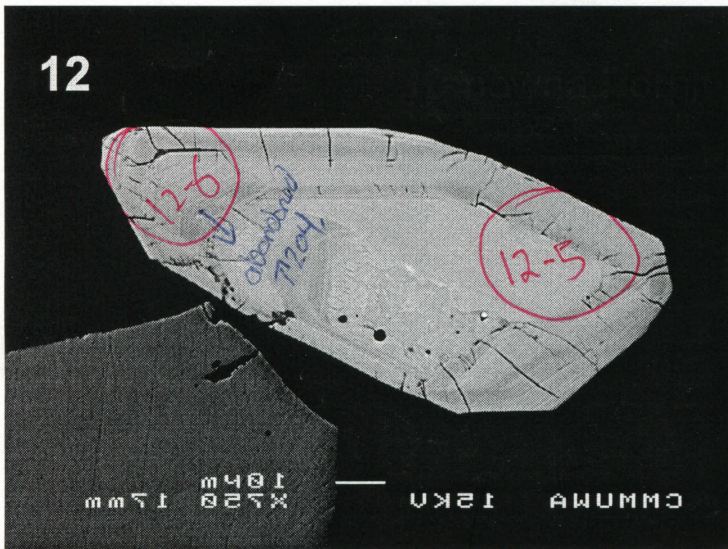

Kanowna Porphyry; Mount 95-12A

Re-analysed  
23/7/01  
SB/AR.

Kanowna Porphyry; Mount 95-12A

Kanowna Porphyry; Mount 95-12A

Handwritten red text: *about 7204*

Handwritten red text: *32-3*

Handwritten red text: *about 7204*

Kanowna Porphyry; Mount 95-12A