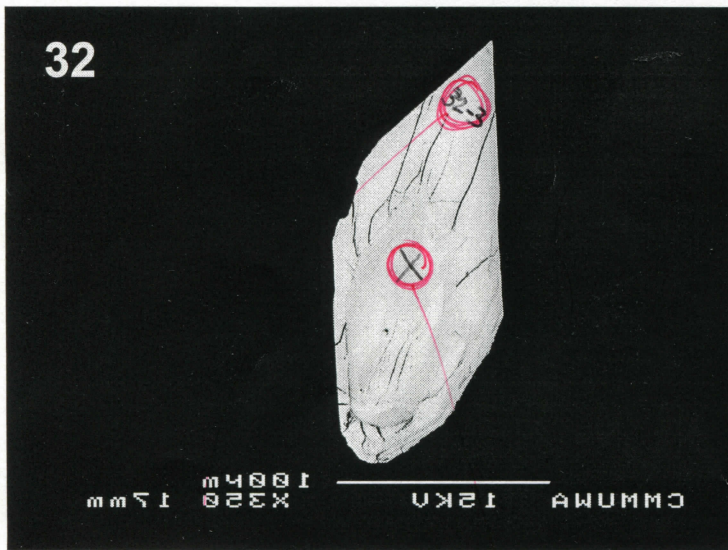

Kanowna Porphyry; Mount 95-12A

Re-analysed  
23/7/01  
SB/AR.

Kanowna Porphyry; Mount 95-12A

Kanowna Porphyry; Mount 95-12A

Handwritten red text: *about 7204*

Handwritten red text: *32-3*

Handwritten red text: *about 7204*

Kanowna Porphyry; Mount 95-12A