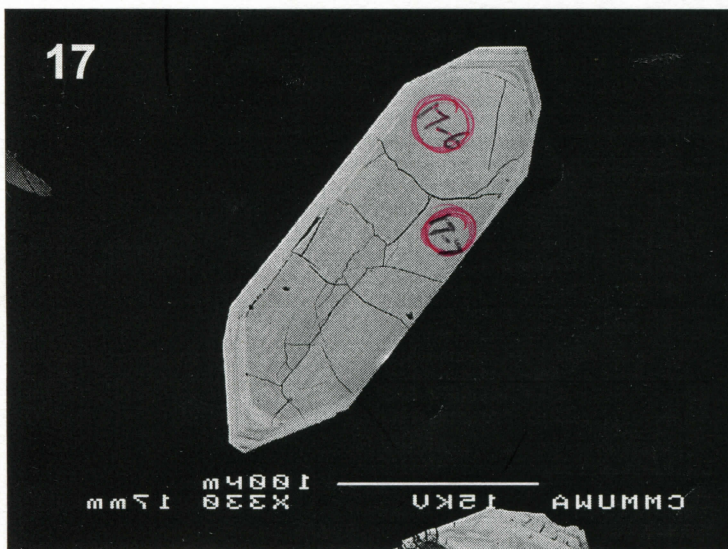

Kanowna Porphyry; Mount 95-12A

Re-analysed  
23/7/01  
SB/AR.

Kanowna Porphyry; Mount 95-12A

Kanowna Porphyry; Mount 95-12A

Handwritten red text: *about 7204*

Handwritten red text: *32-3*

Handwritten red text: *about 7204*

Kanowna Porphyry; Mount 95-12A