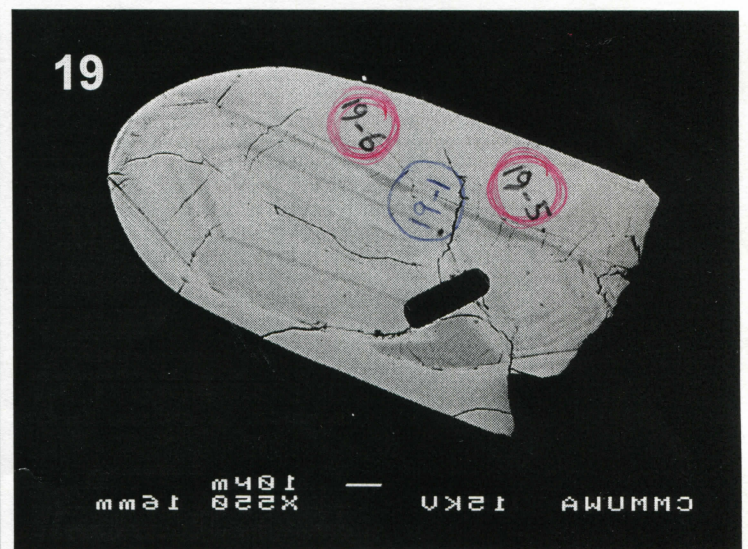

Kanowna Porphyry; Mount 95-12A

Re-analysed  
23/7/01  
SB/AR.

Kanowna Porphyry; Mount 95-12A

Kanowna Porphyry; Mount 95-12A

Handwritten red text: *about 7204*

Handwritten red text: *32-3*

Handwritten red text: *about 7204*

Kanowna Porphyry; Mount 95-12A