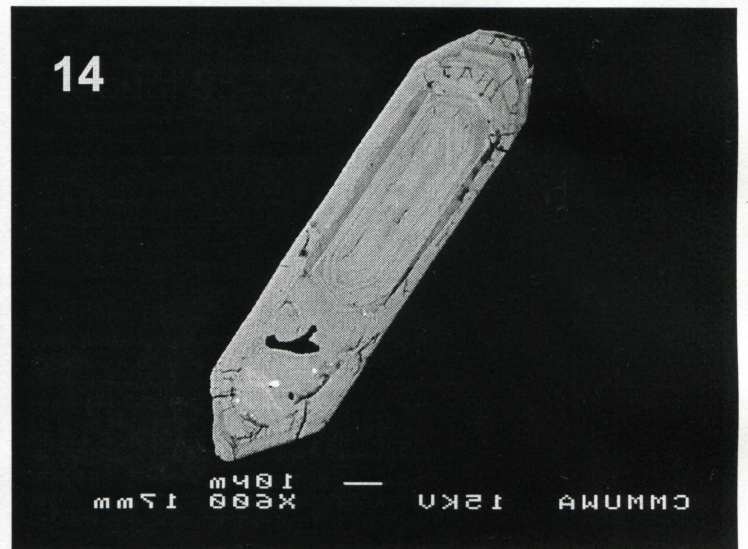

Kanowna Porphyry; Mount 95-12A

Re-analysed  
23/7/01  
SB/AR.

Kanowna Porphyry; Mount 95-12A

Kanowna Porphyry; Mount 95-12A

Handwritten red text: *about 7204*

Handwritten red text: *32-3*

Handwritten red text: *about 7204*

Kanowna Porphyry; Mount 95-12A