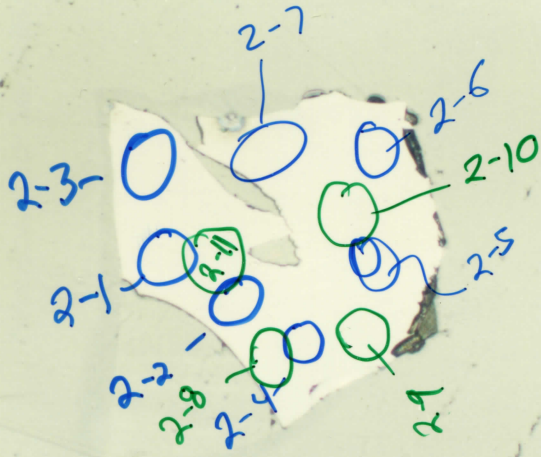

UWA 95-30  
CZ3  
GP 1.

Green  
10/2/95

Setup  
2/12/95

→ Kick off!

UWA 95-30

CZ 3

GP 2

green = 10/22/95

UWA 95-30

CZ3

GP3