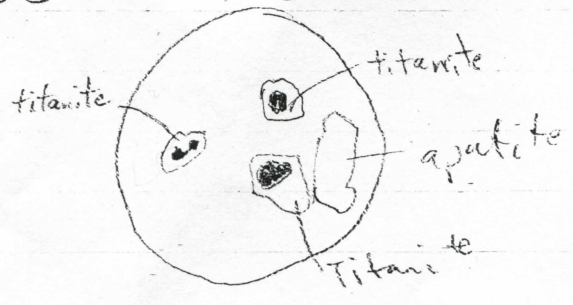

140 280	garnet chlorite schist	Garnet schist
71 RWD 16	197' 138257	chlorite schist
* apatite 79-36	zircon 137636	titanite rim on ilmenite + Apatite
34-271	zircon epidote amphibolite	amphibole schist
29-100	prehnite veining schistose	chlorite schist
* titanite 71 RWD 9	136' 6" tholeiite	trace titanite with ilmenite
138265 29-105A	Metadolerite Kombasalt w. titanite	mica schist
79-43		amphibole
29-131	138274 coarse diopside hornblende rock	? amphiboles, px

Check N3188 for titanite

96-45B
71 RWD 9 136' 6"

79-36 96-45C

96-45

Roadmap and high mag

SEM 8484

- jbs 235 BS

jb 236 CL