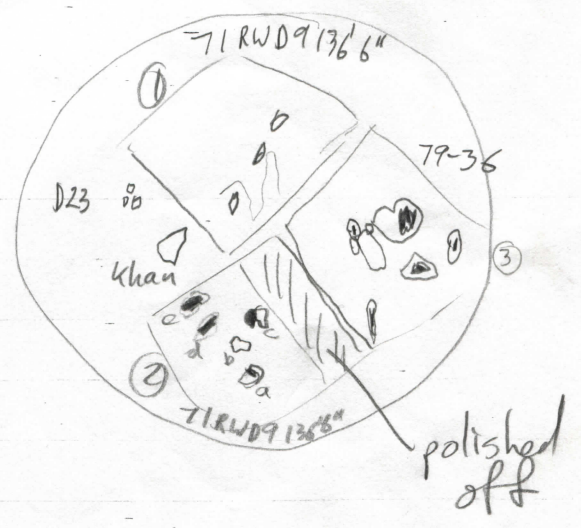

140 280	garnet chlorite schist	Garnet schist
71 RWD 16	197' 138257	chlorite schist
* apatite 79-36	zircon 137636	titanite rim on ilmenite + Apatite
34-271	zircon epidote amphibolite	amphibole schist
29-100	prehnite veining schistose	chlorite schist
* titanite 71 RWD 9	136' 6" tholeiite	trace titanite with ilmenite
138265 29-105A	Metadolerite Kombasalt w. titanite	mica schist
79-43		amphibole
29-131	138274 coarse diopside hornblende rock	? amphiboles, px

Check N3188 for titanite

96-45B
71 RWD 9 136' 6"

79-36 96-45C

96-45

Roadmap and high mag

SEM 8484

- jbs 235 BS

jb 236 CL