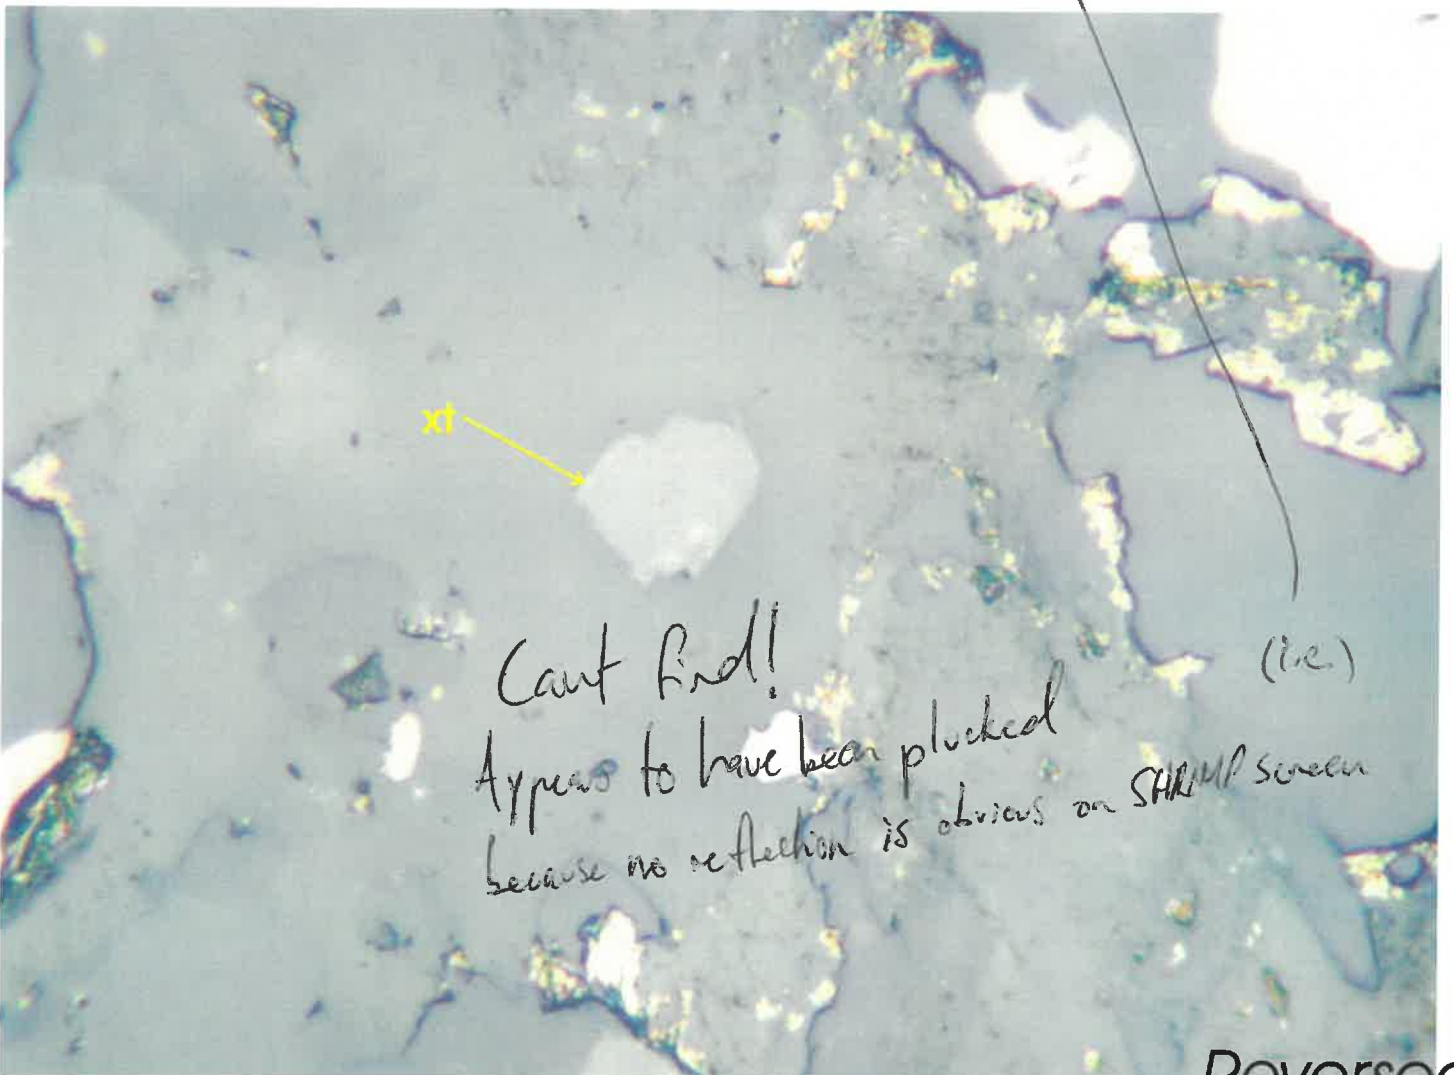

UWA 03-120 H1
Xenotime

Can't find!
Appears to have been plucked
because no reflection is obvious on SHRIMP screen (i.e.)

Reversed

UWA 03-120 H1

mm 25 002.1X

120

Xenotime

Reversed