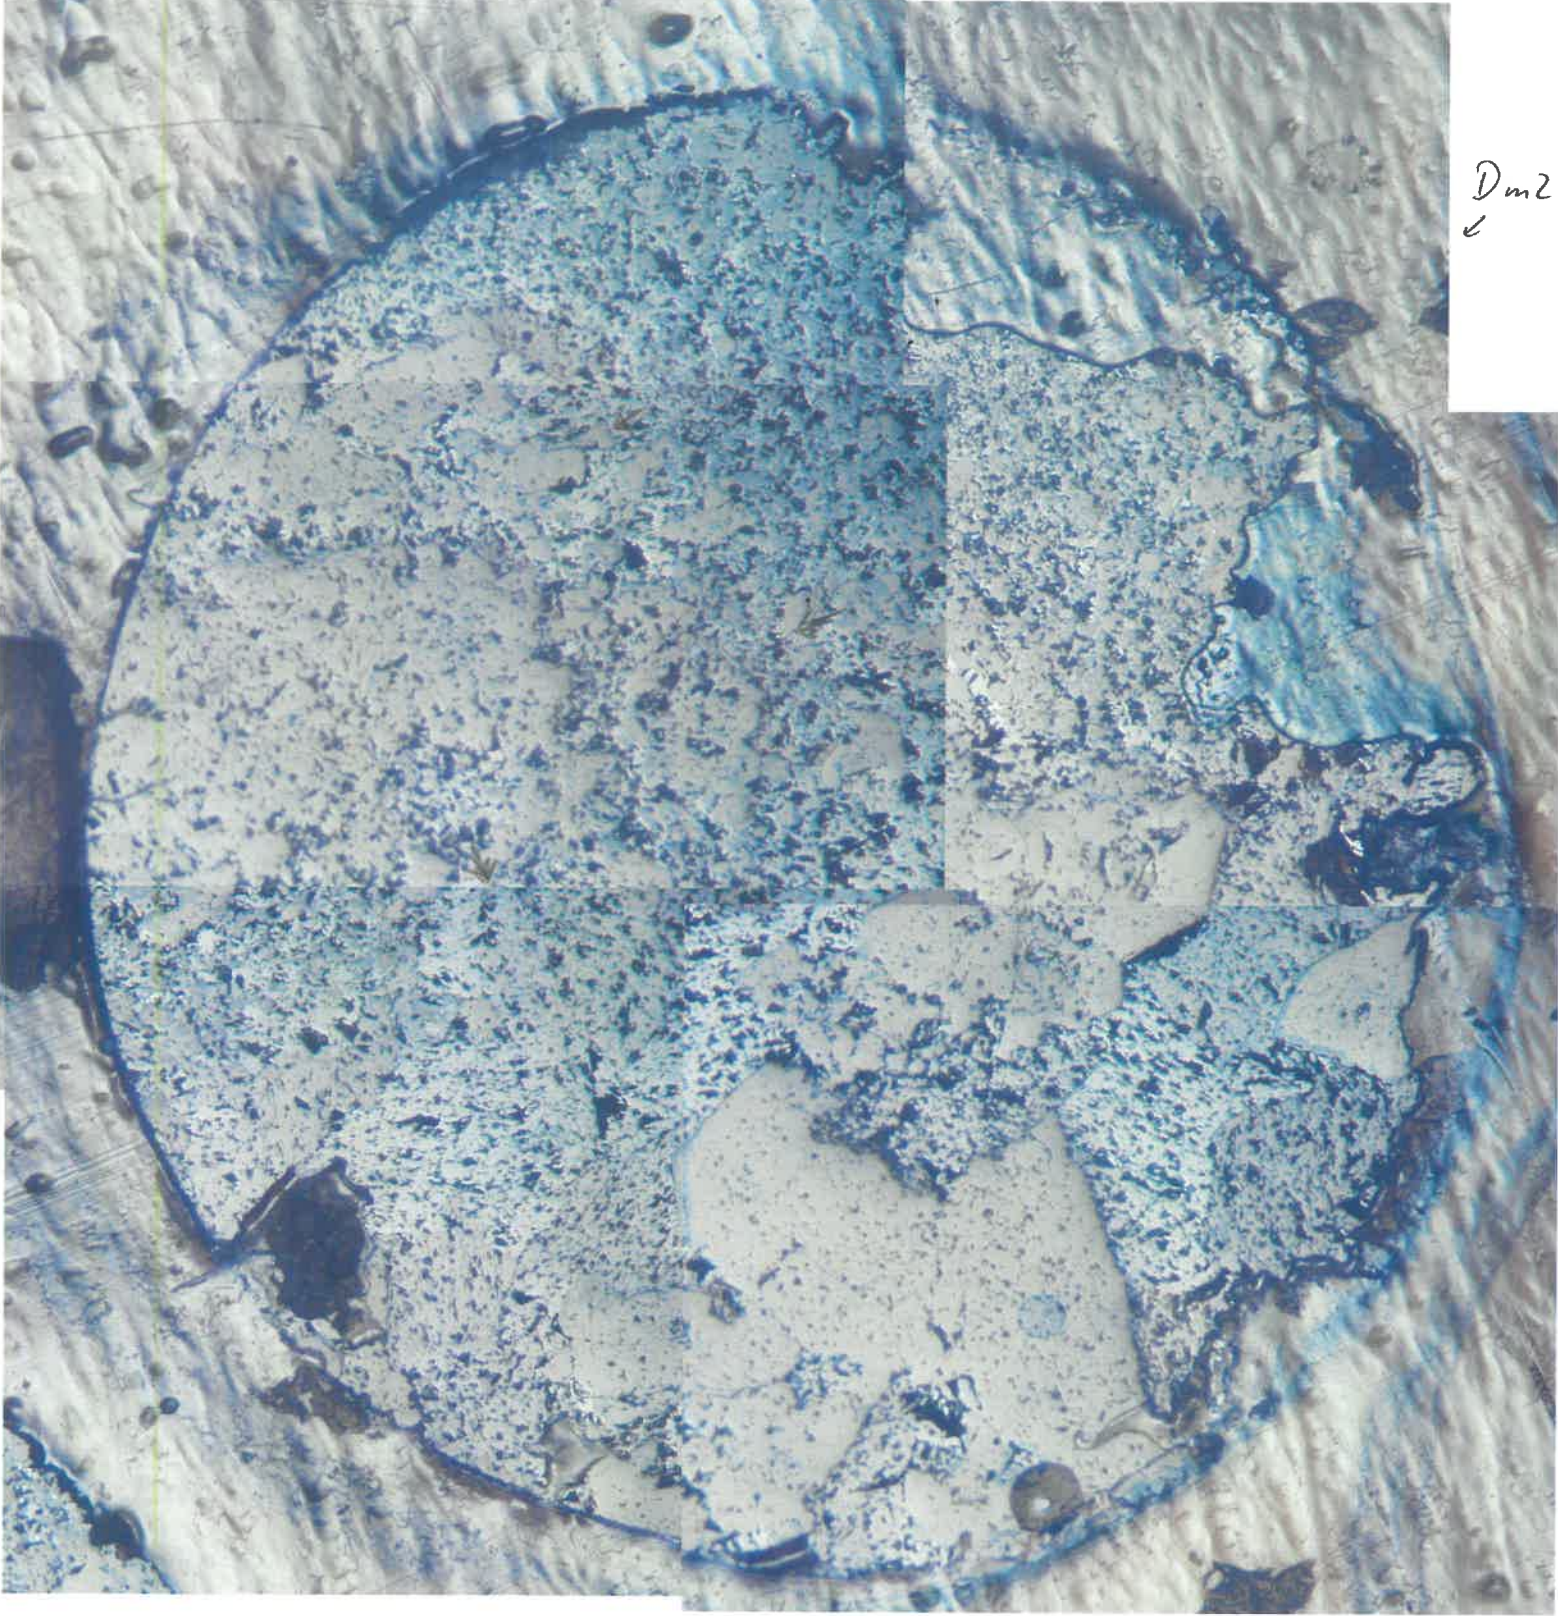

Mount UWA 03-13
Circle D

Transmitted Light - Reversed

Mount UWA 03-13
Circle D

Dm1
↙

Dm2
↙

↑
23x

Reflected Light - Reversed

Mount UWA 03-13
Circle D