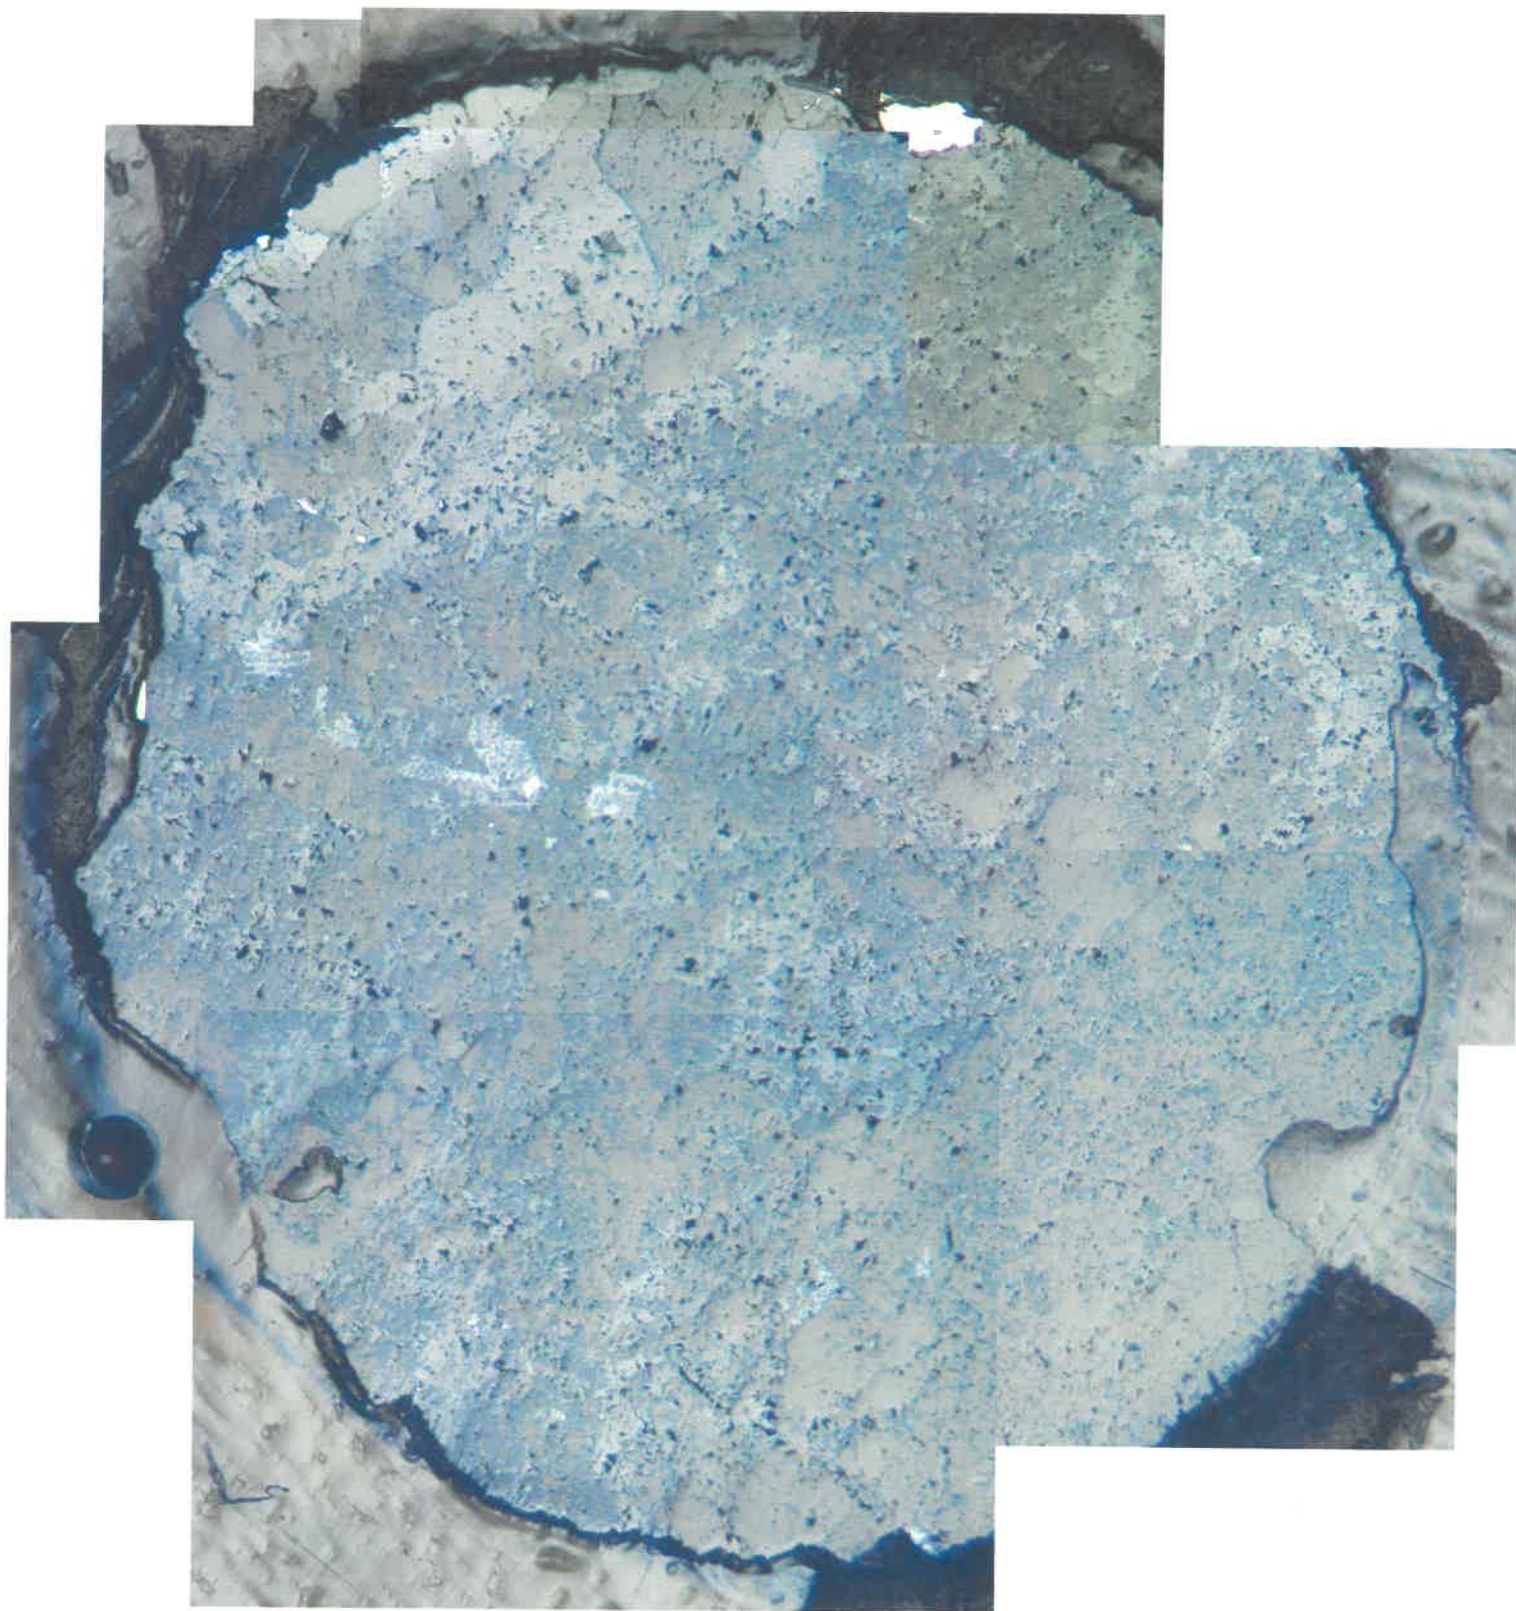

Mount UWA 03-14
Circle B

Transmitted Light - Reversed

Mount UWA 03-14
Circle B

Reflected Light - Reversed