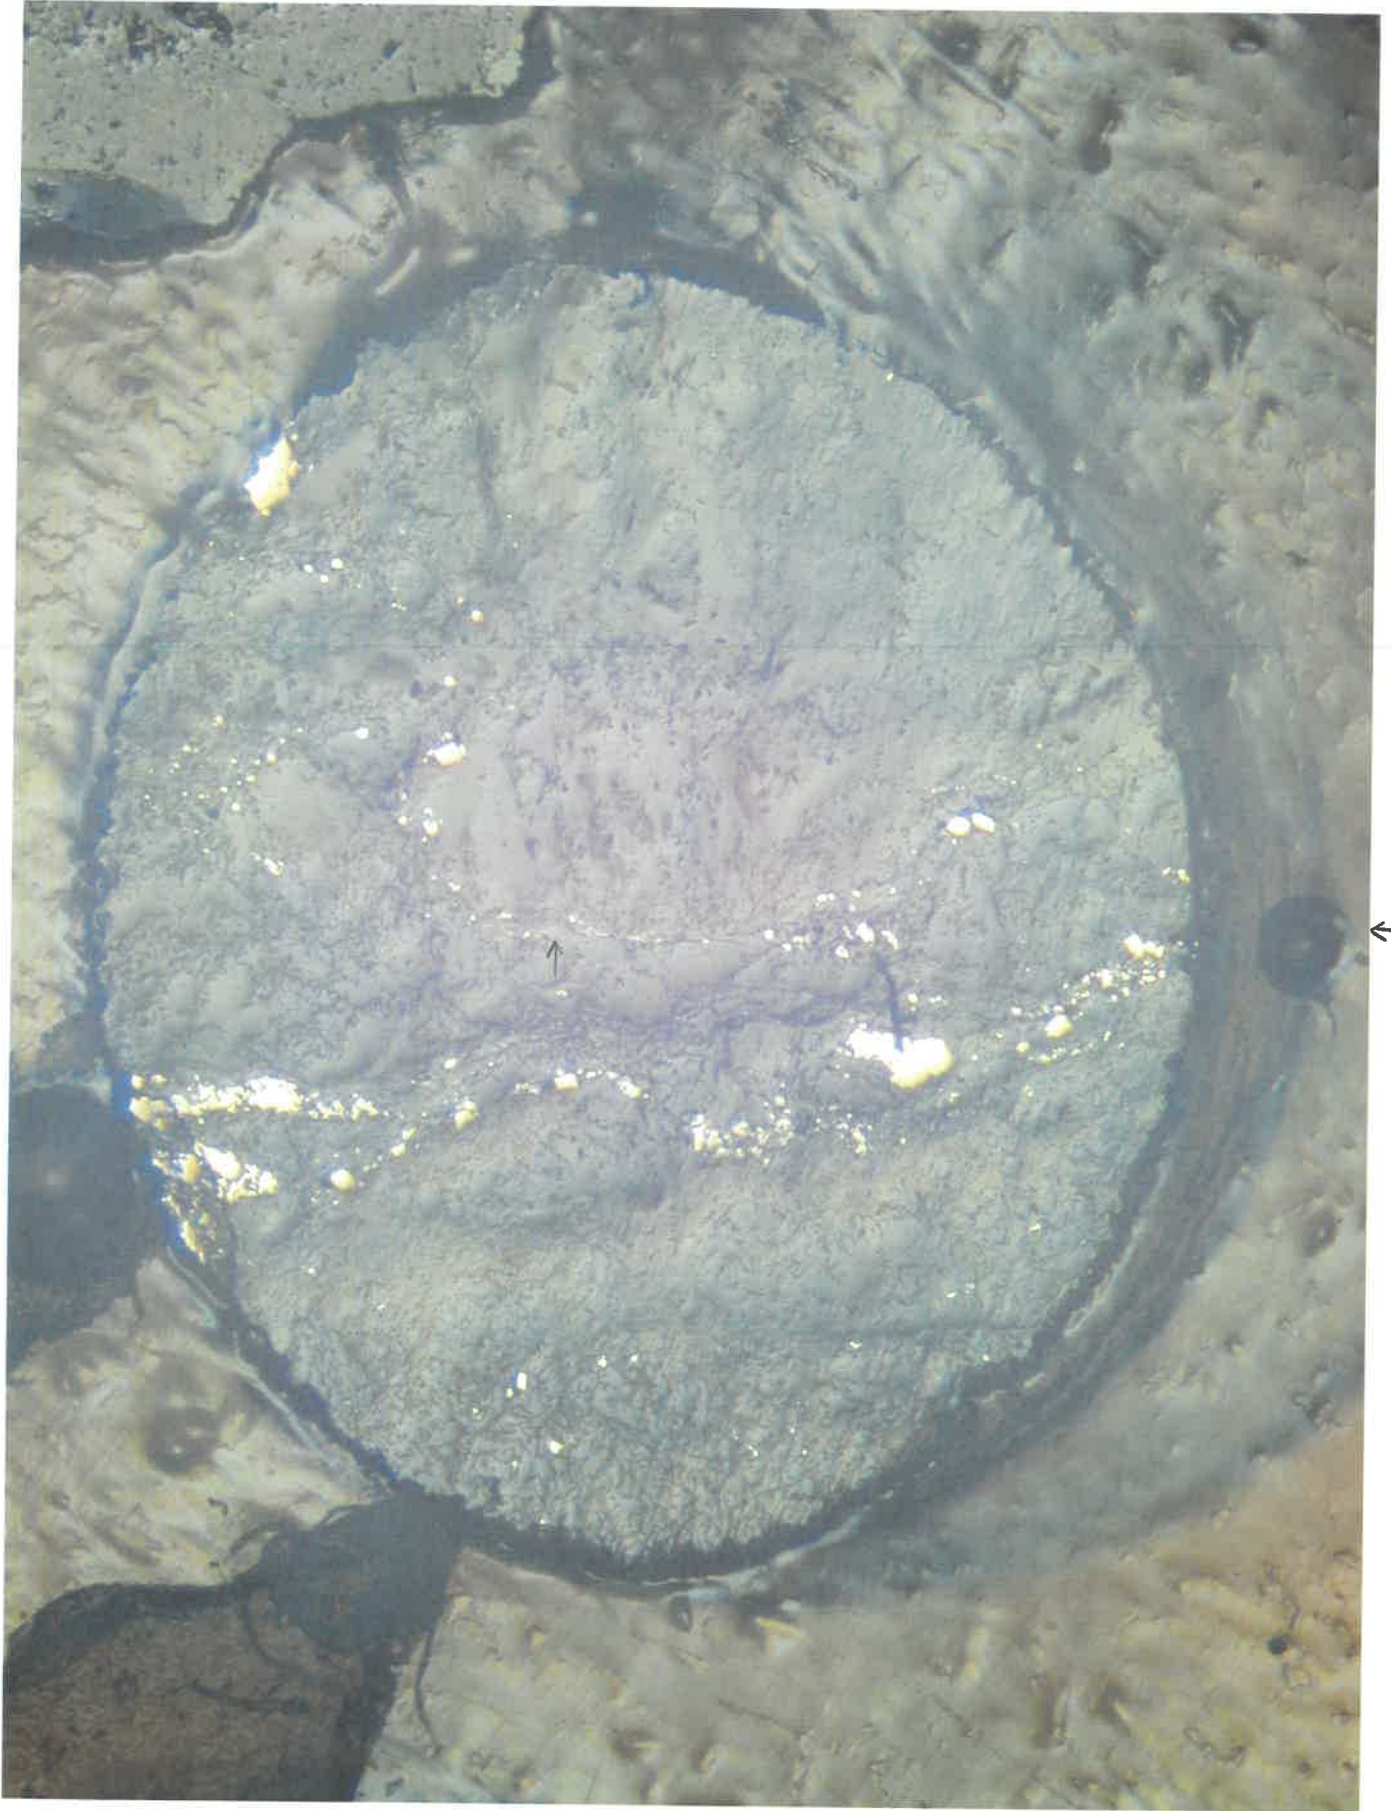

Mount UWA 03-14
Circle E

Transmitted Light - Reversed

Mount UWA 03-14
Circle E

Reflected Light - Reversed