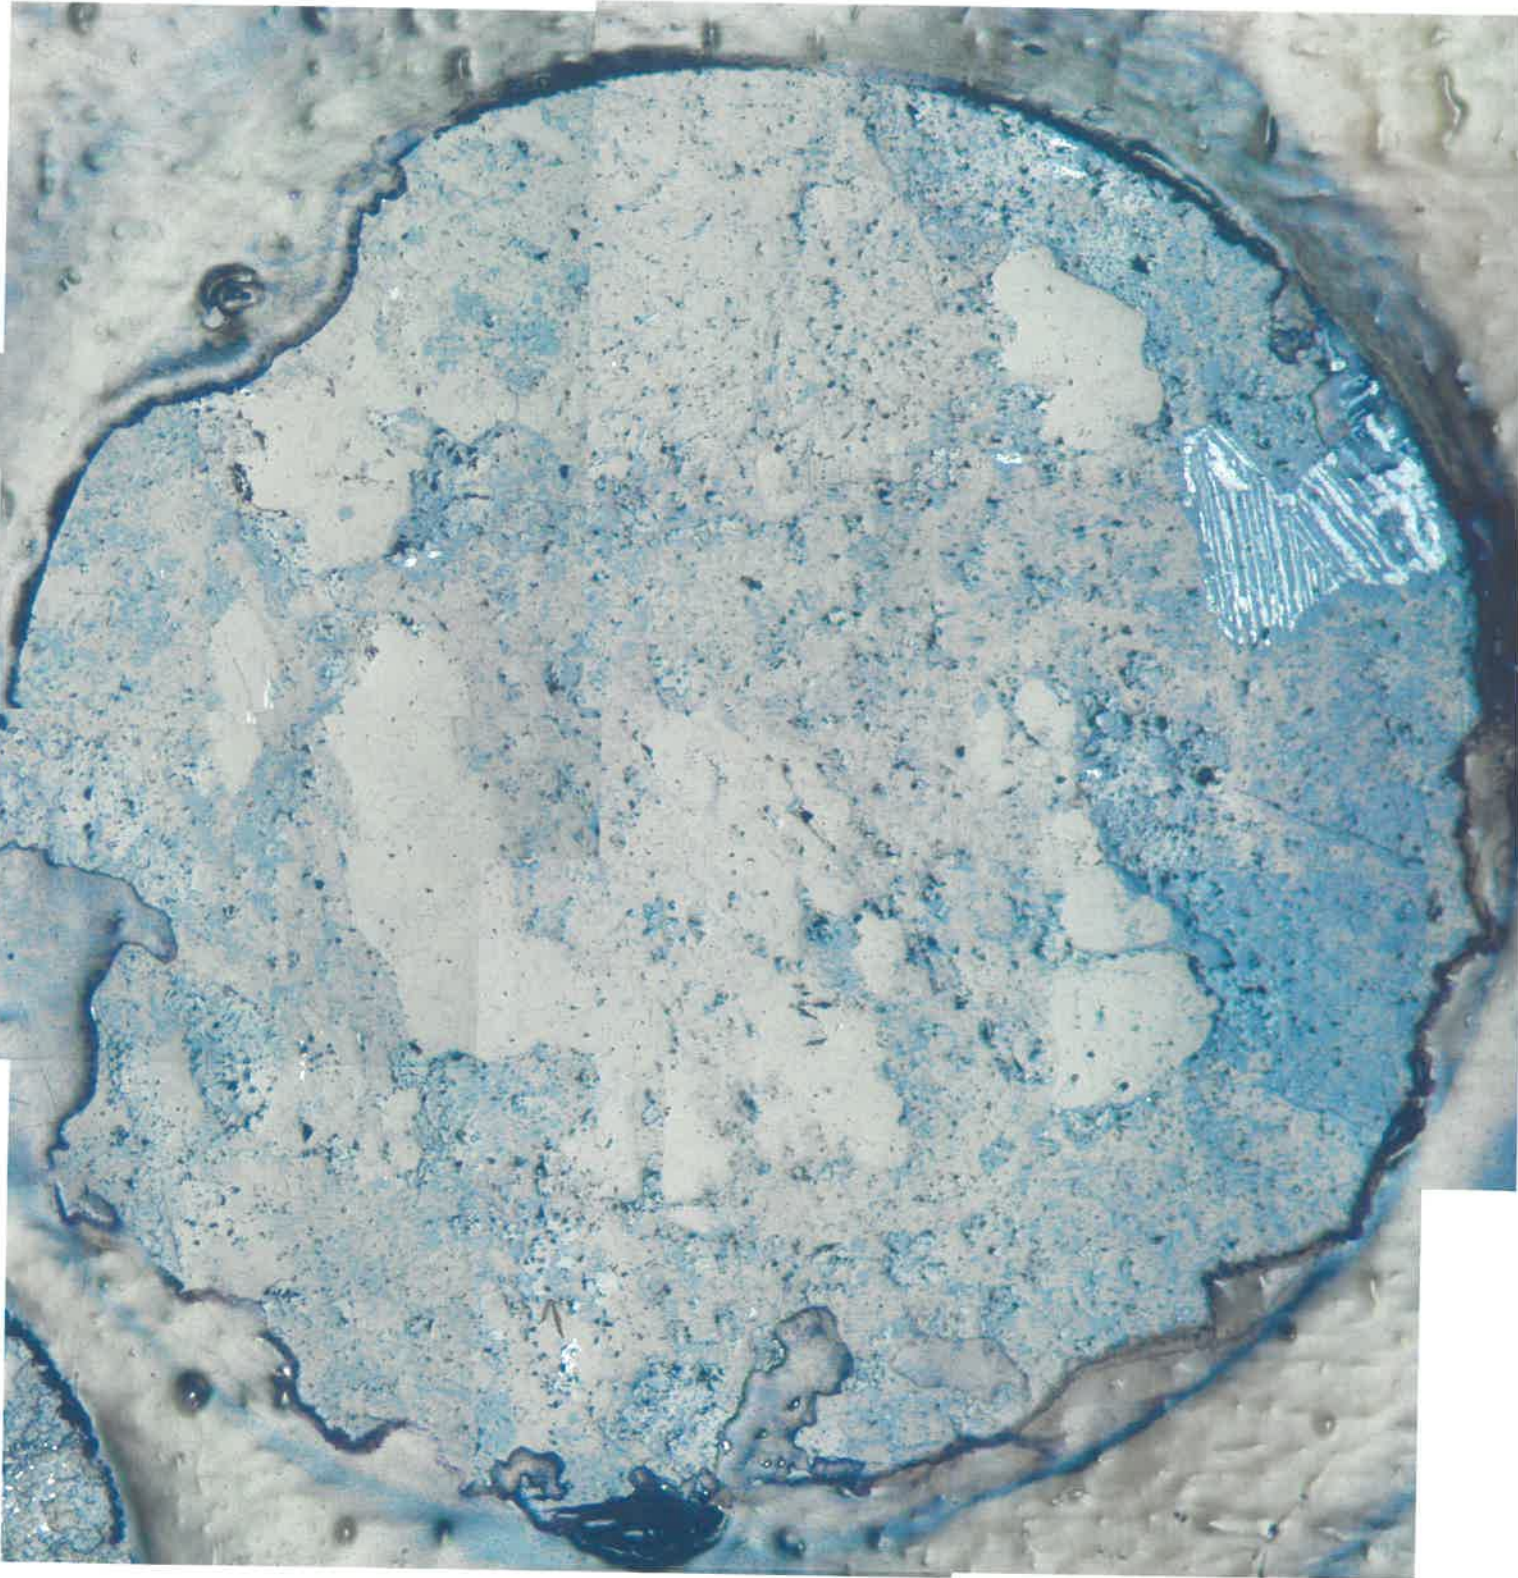

Mount UWA 03-14
Circle F

Transmitted Light - Reversed

Mount UWA 03-14
Circle F

Reflected Light - Reversed