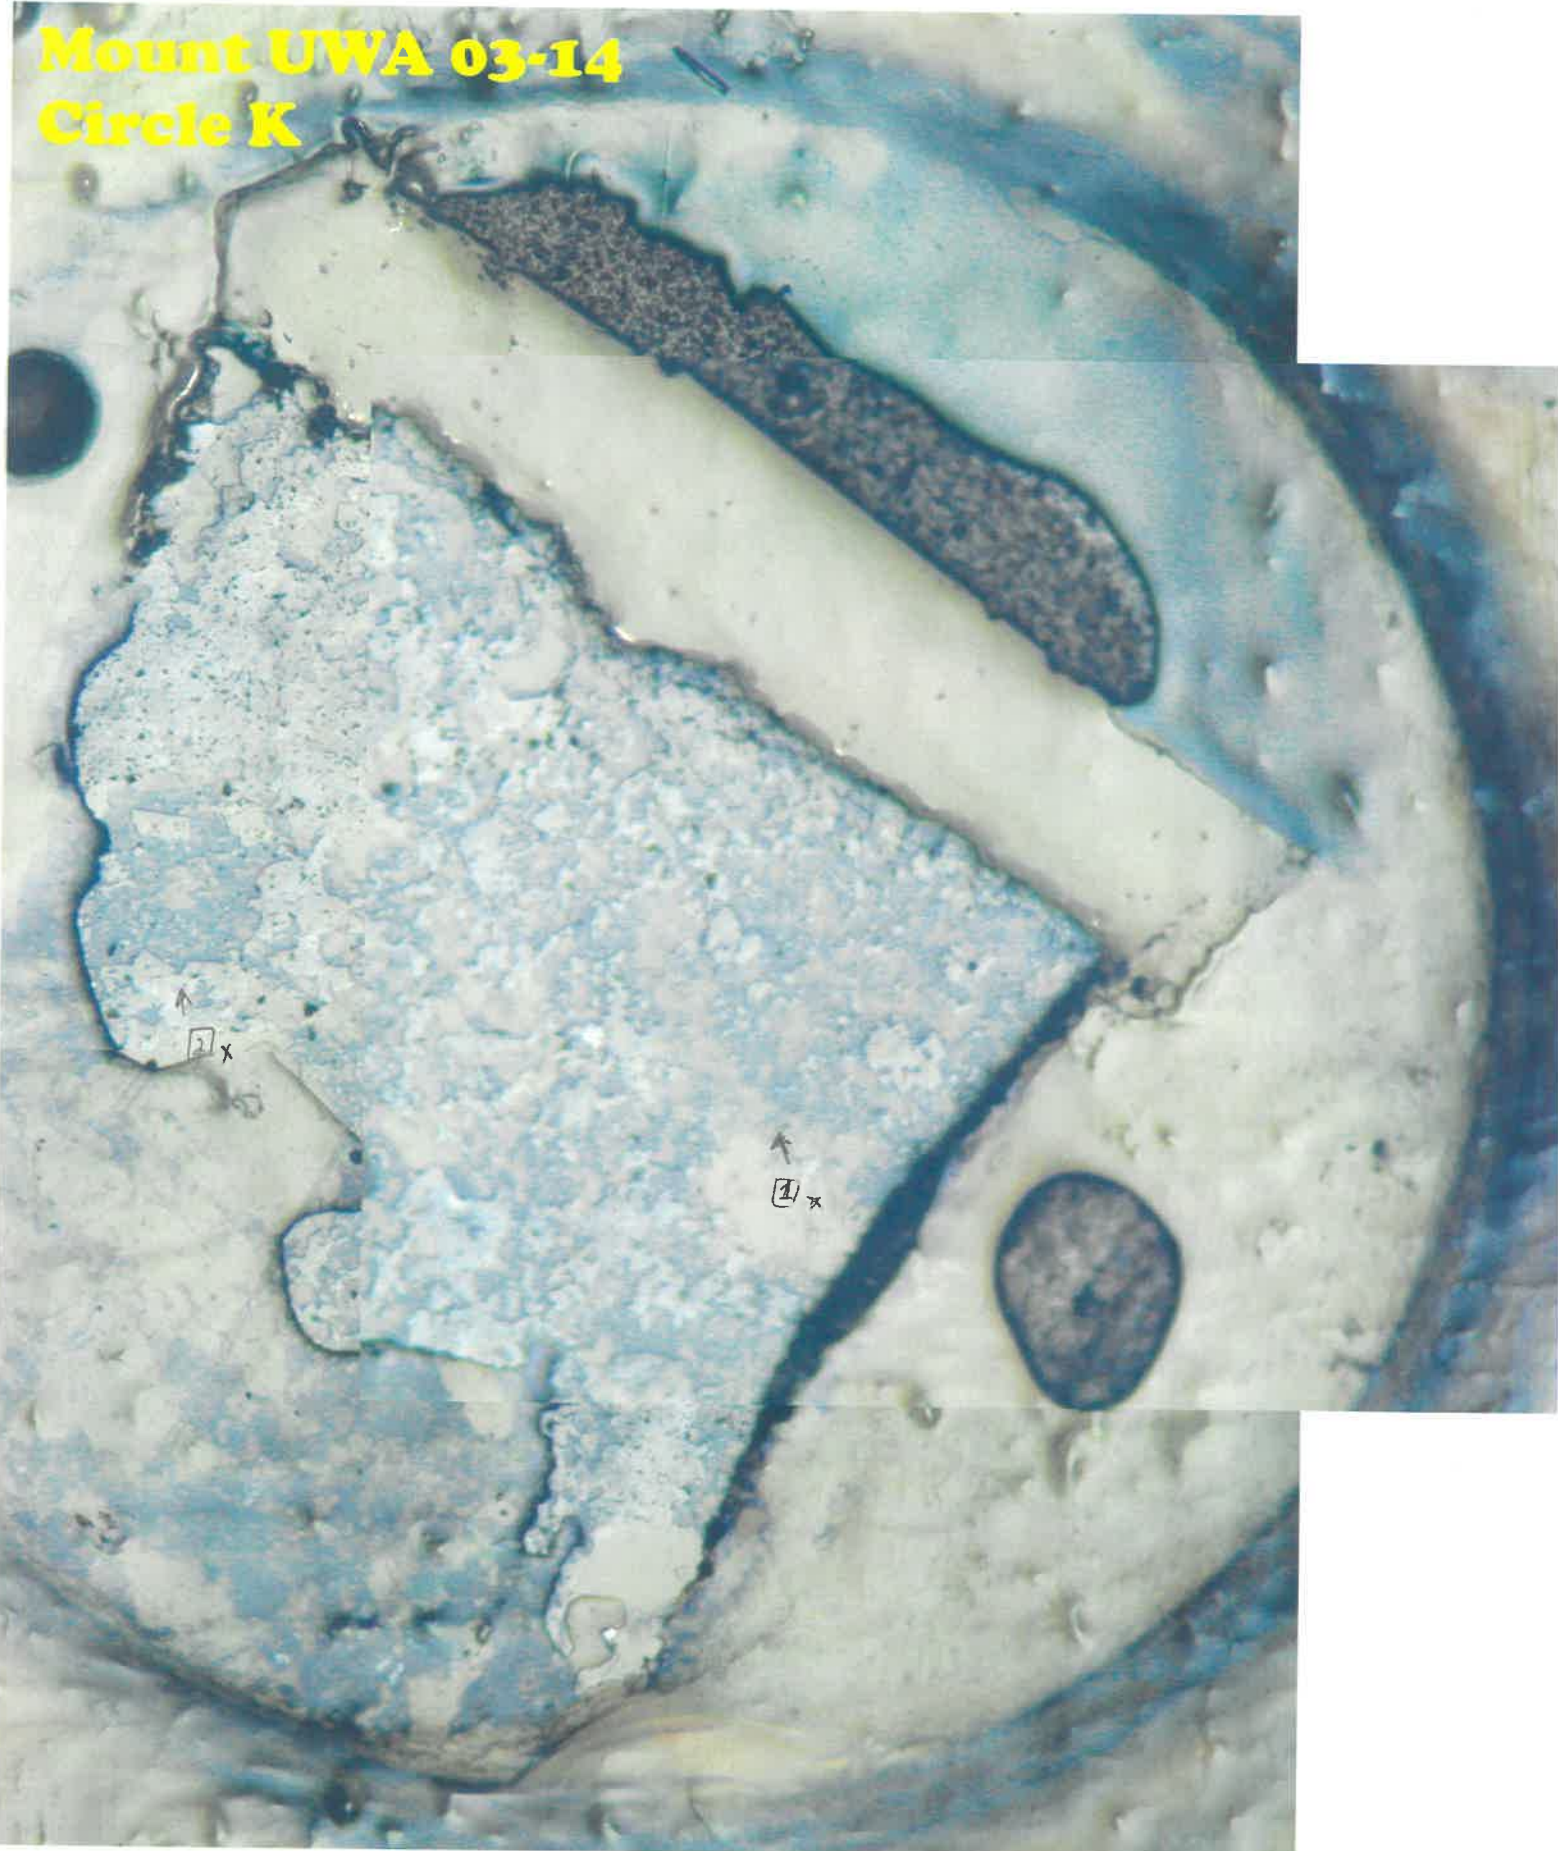

Mount UWA 03-14
Circle K

Transmitted Light - Reversed

Mount UWA 03-14
Circle K

Reflected Light - Reversed