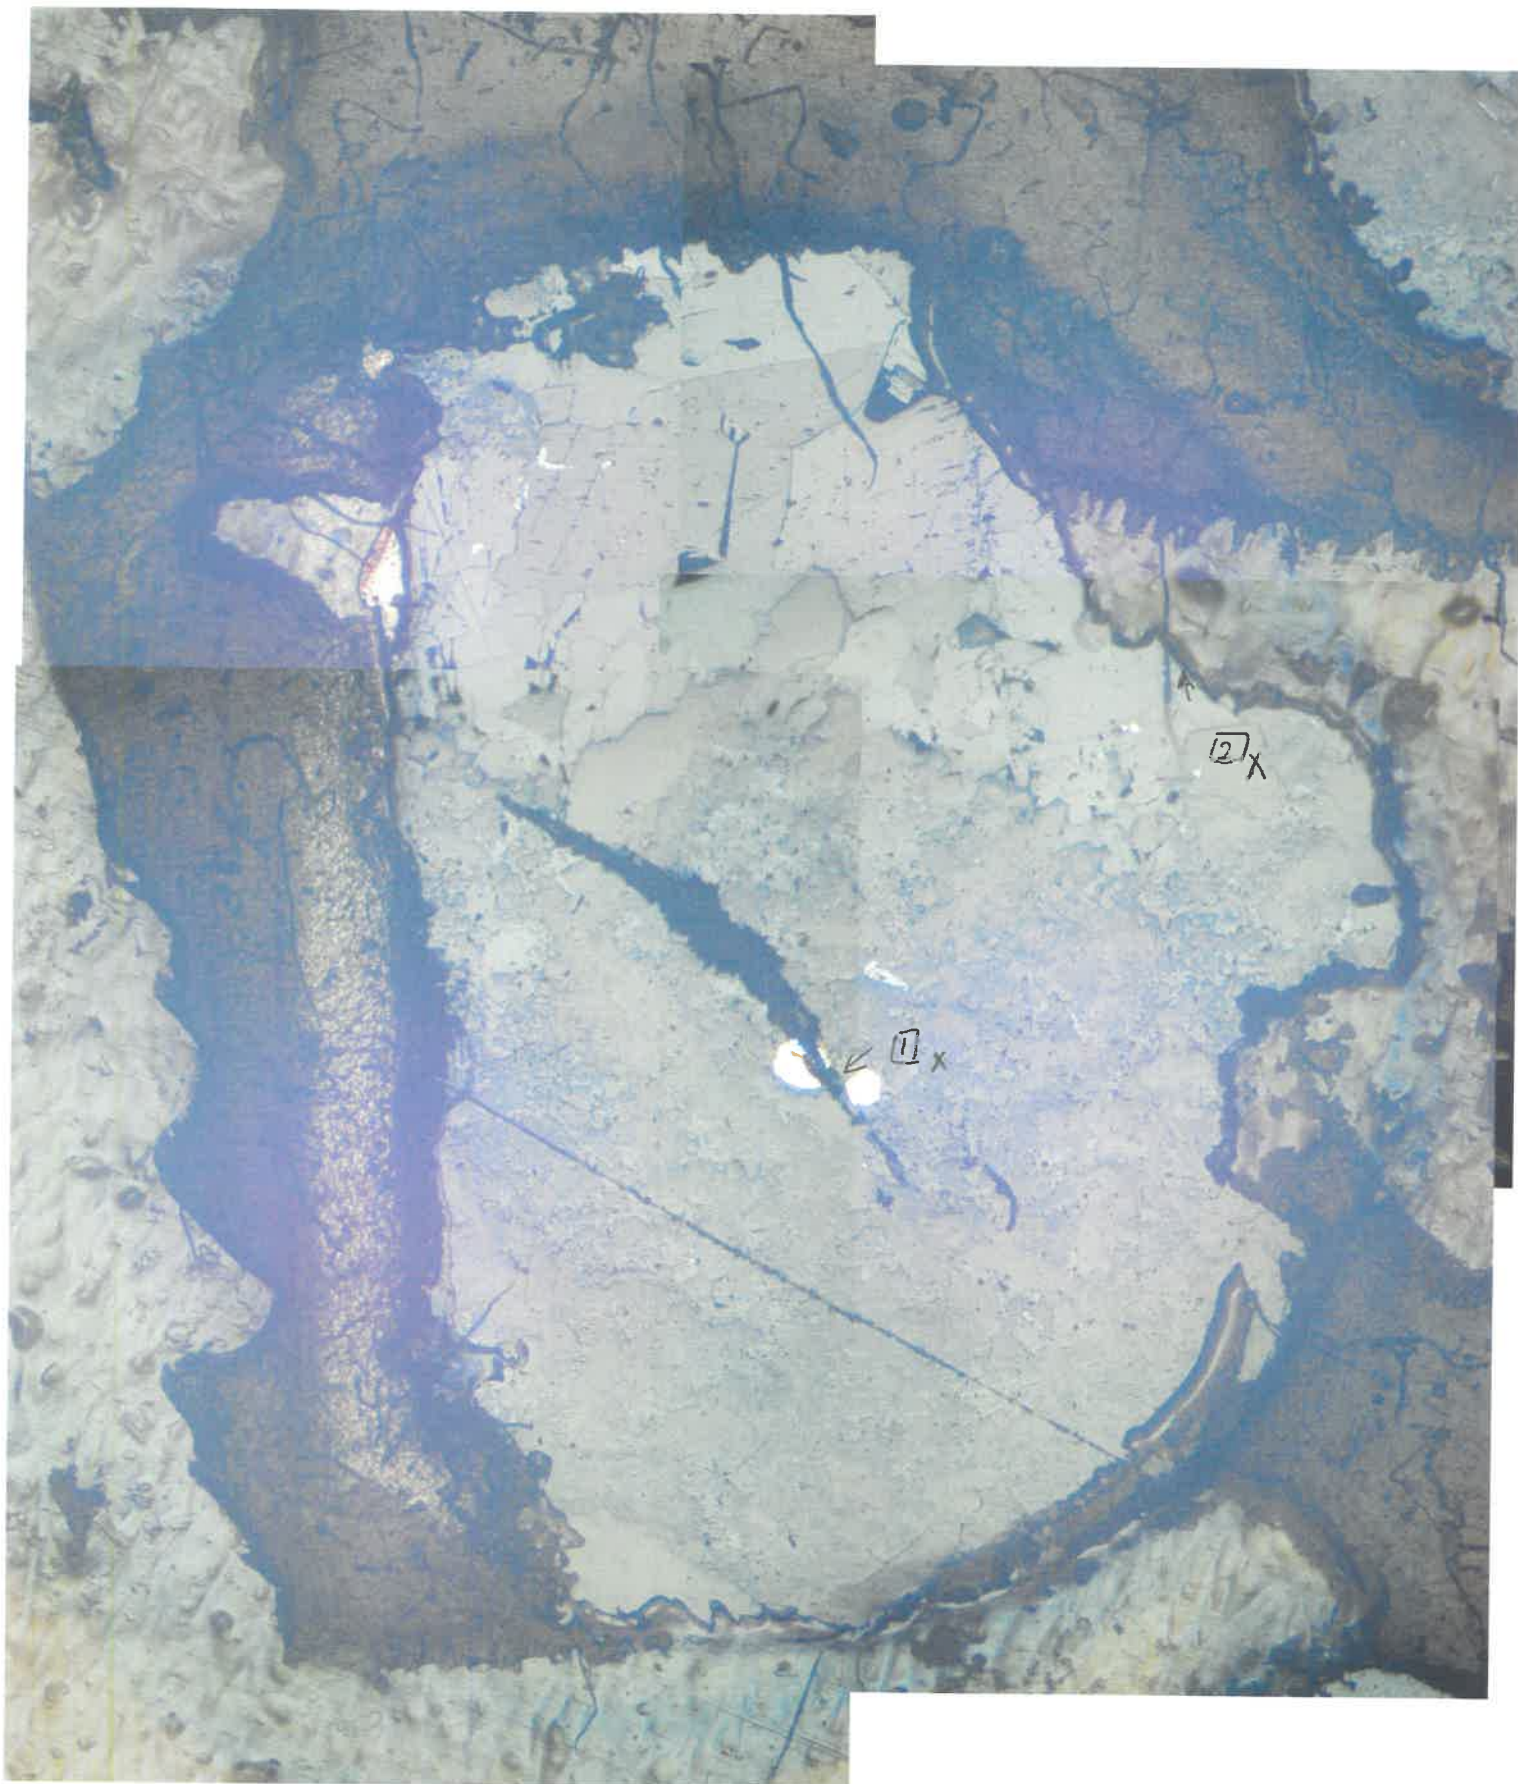

Mount UWA 03-14
Circle M

Transmitted Light - Reversed

Mount UWA 03-14
Circle M

Reflected Light - Reversed