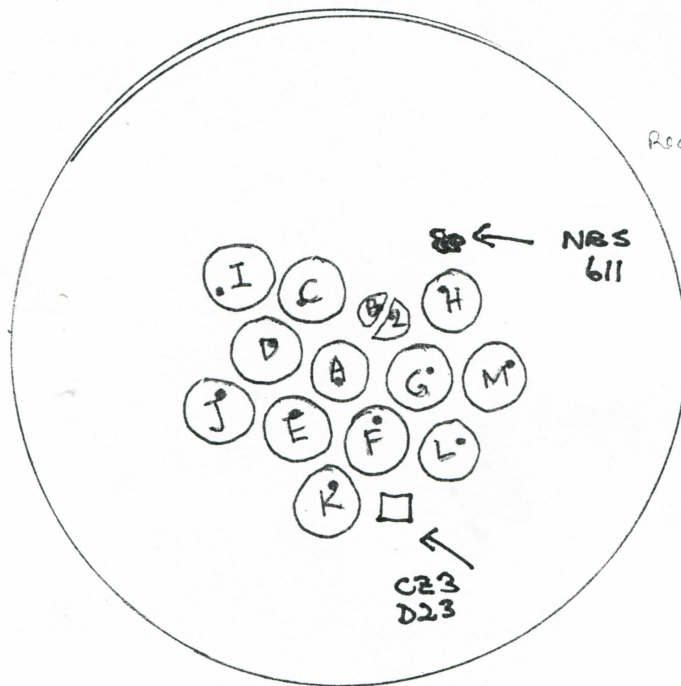

8.5.03

April Pickard  
-Zr-

03-31

03-31

B

Front view

Red dot = NBS loc<sup>n</sup>

- A = KIPD south B-1
- B = " B-2 (NB: no glass slide)
- C = KIPD mid-1
- D = " mid-2
- E = " mid-3
- F = " mid-4
- G = " mid-5
- H = " mid-6
- I = KIPD north C3-1
- J = KIPD north C3-4
- K = " C3-5
- L = " C3-6
- M = KIPD north C1-3

reverse

21/5/03

April Pickard  
— Nixon —

03-37

Std =

C23 +

D23

7/02

A = KIPD north C 3

B = — " — 1