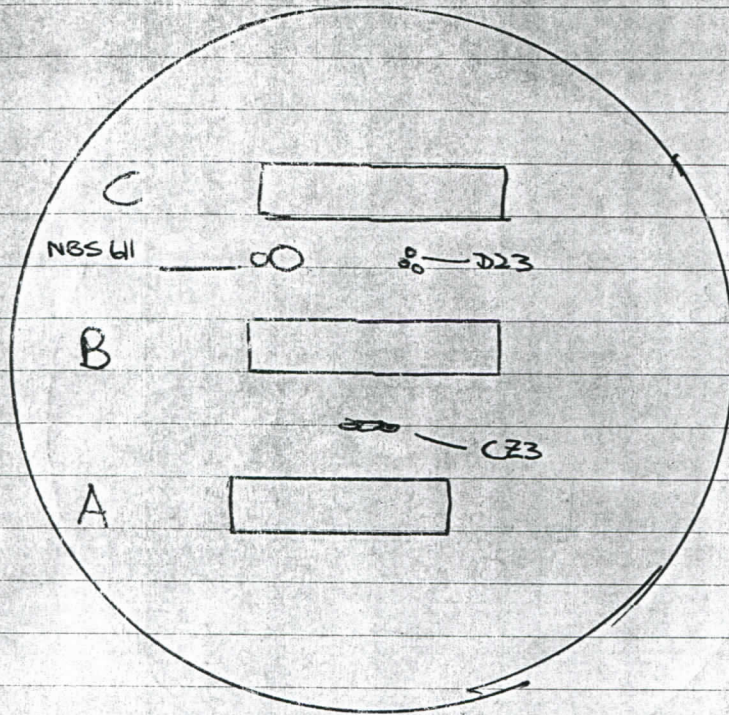

Matt Baggett
04-141

8.2.04
formed 27.2.04

A: Gwalia slate

B: JH53

normalised?

C: JH50