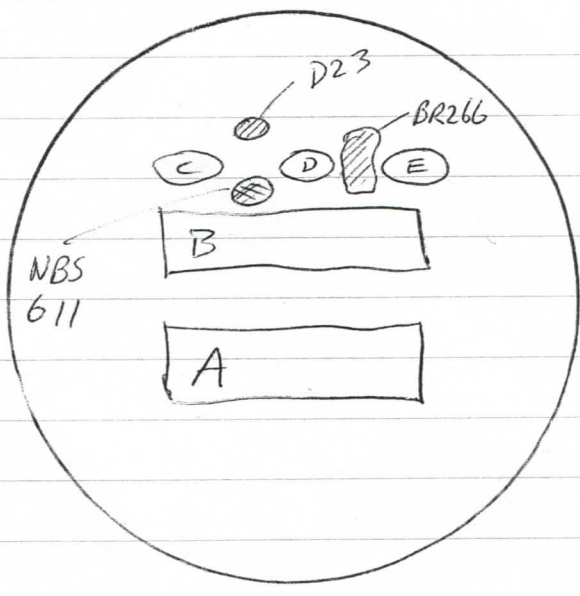

28/7/06

Neal Mc N
— 212 LONS —

06-65

Bremer B
+ SDA

23/11/06
+ 12/1/07
↑

A + B = FB12 (Bremer Bay)

C D + E = SDA
 [HAND-PICKED GRAINS → for testing 7/6 + conc]
 C = dark + milky
 D = clear ± milky-ish
 E = dark-ish + not milky