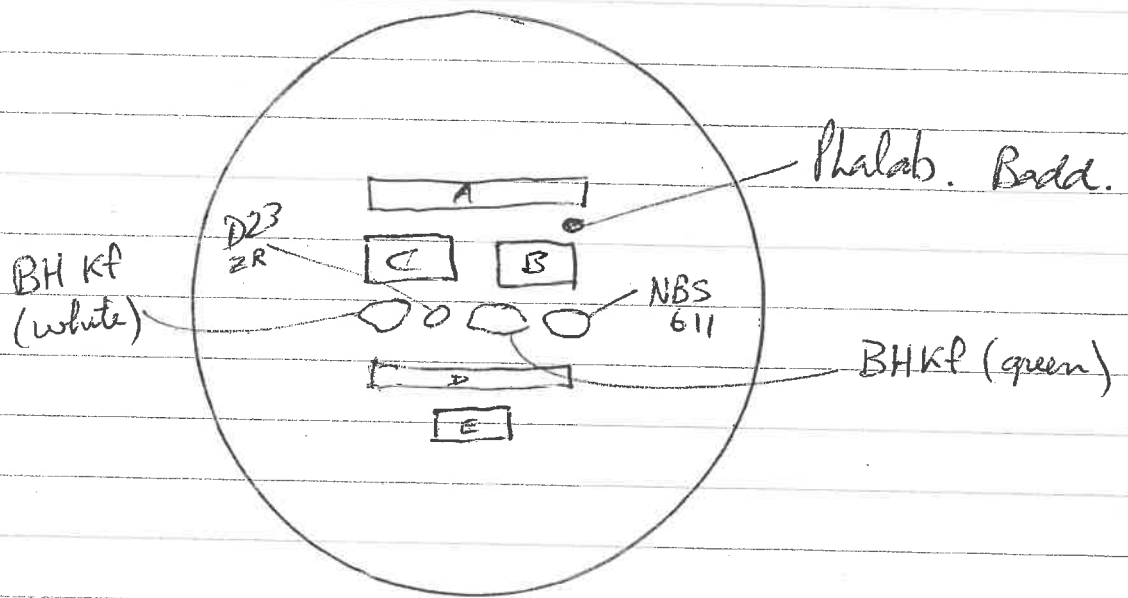

16/1/08

Neal McN'
(K-felds)

08-01

AWKFS

↓ A = Khan K-feld

Best B = HC18 (Diemals)

Worst C = HC16 (")

} Kellys Rock

Best D = HC52 (")

} Milky Soak

Worst E = HC56 (")