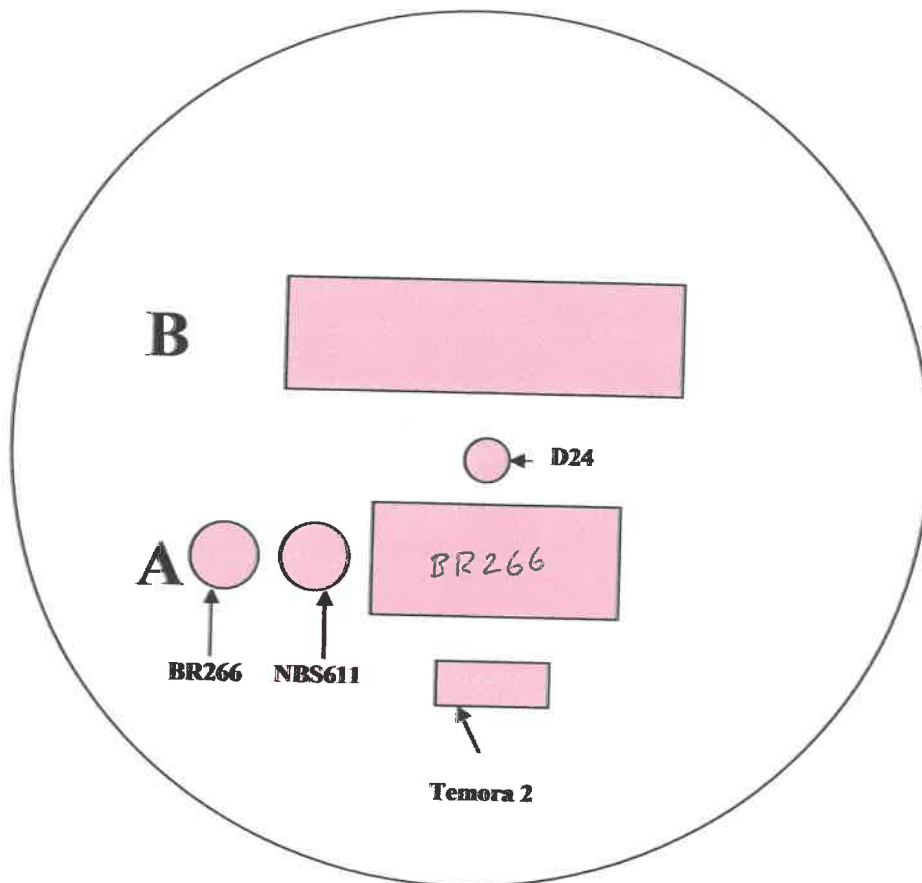

08-05

Mount Sketch MD-1

Mark Doyle - Zr

25th April, 2008

*Received
1/5/08*

NB: Samples as placed on tape

A: TPD 305 362-363m

B: TPD 305 360.5-361.5m (larger pop.)