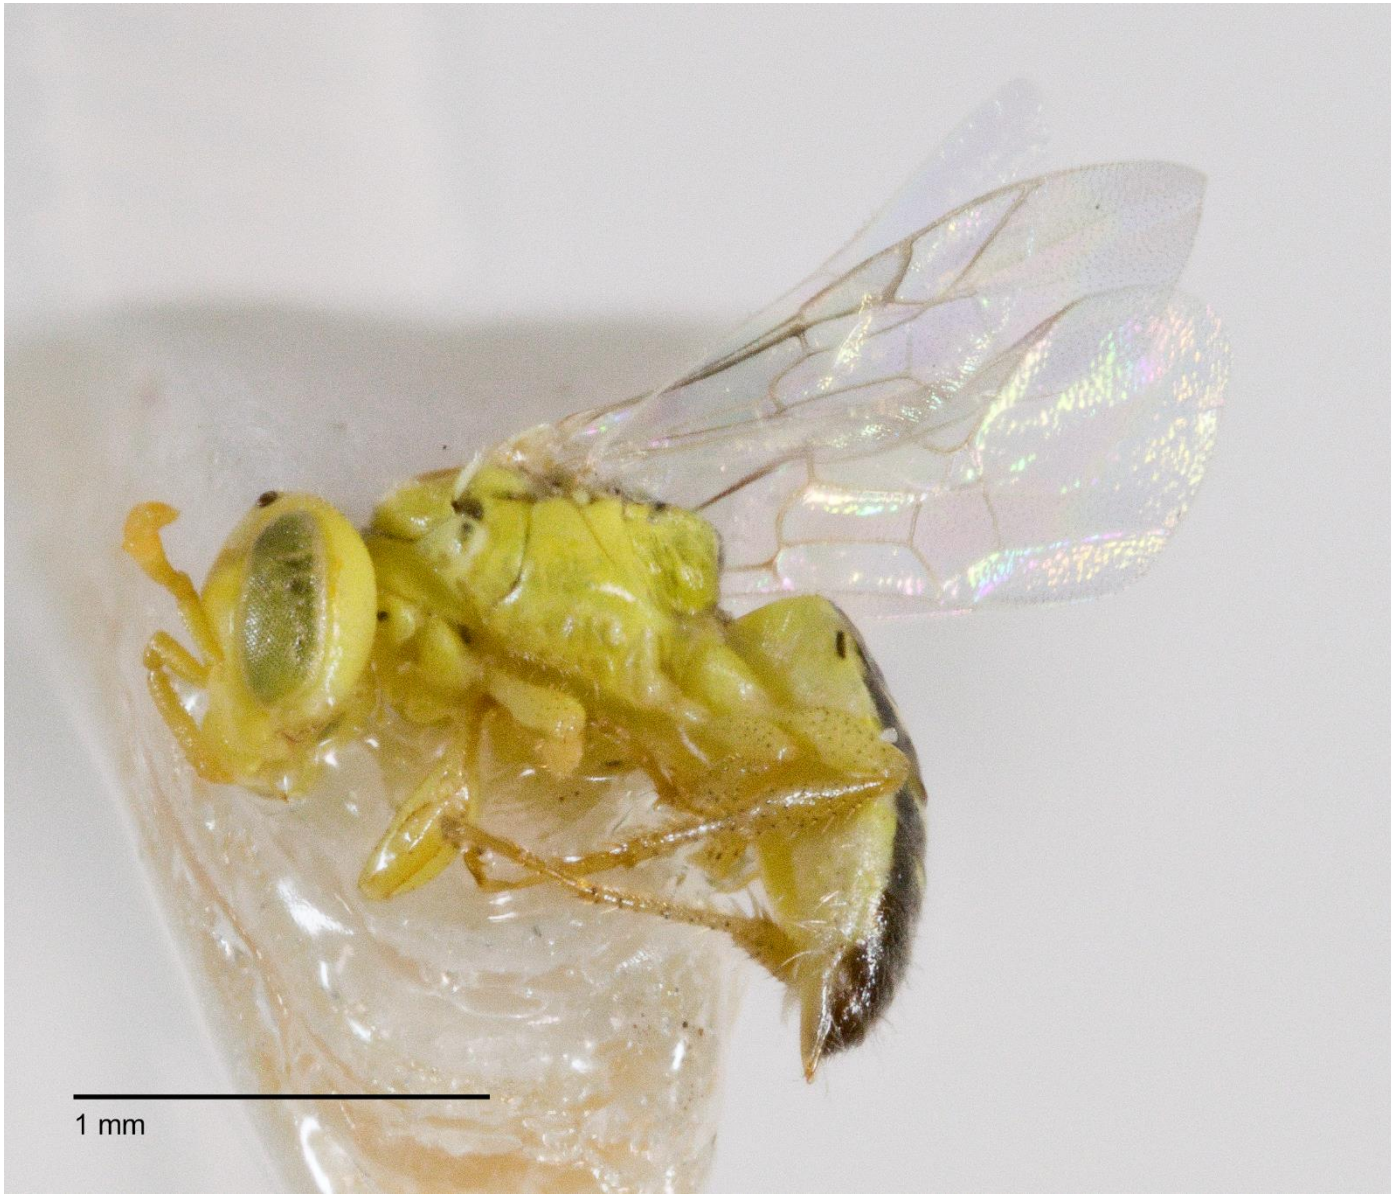

**Native bee species at Walyarta
Reserve, northwest Western
Australia**

**Surveyed by Dr Kit Prendergast
20-21 July 2021**

Austroplebeia essingtoni ♀

Braunsapis cf. hyalina ♀

Exoneurella eremophila ♀

Euhesma walkeriana-group sp. nov. ♂

Euryglossula scalaris ♂

Euryglossula scalaris ♀

Hylaeus "Walyarta" sp.1 F ♀

Hylaeus "Walyarta" sp.2 F ♀

Hylaeus (Prosopisteron) falcatus ♂

Hylaeus (Prosopistemon) grevilleophilus ♀

Leioproctus (Exleycolletes)? pusillus ♂